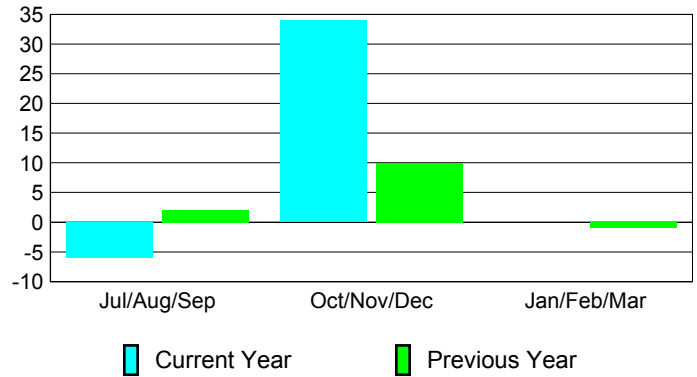

Club Results 2012-2013

Goal, New, Dropped, Gain/Loss

MEMBERSHIP

Membership Results
2012-2013

Membership
2011-2012

Month	Net Memb Goal	Actual New Memb	Actual Dropped Memb	Gain/Loss of Memb	Gain/Loss of Memb
Jul/Aug/Sep	10	41	-47	-6	2
Oct/Nov/Dec	50	64	-30	34	10
Jan/Feb/Mar	20	0	0	0	-1
Totals	80	105	-77	28	11

Membership Results 2012-2013

Goal, New, Dropped, Gain/Loss

Comparison of Club Gain/Loss

Current Year Compared to the Previous Year

Comparison of Membership Gain/Loss

Current Year Compared to the Previous Year

YTD Status Quo Clubs 2012-2013

Status Quo Clubs Compared to Status Quo Members

Gender Comparison 2012-2013

Jul/Aug/Sep

Oct/Nov/Dec

Jan/Feb/Mar

Male

Female