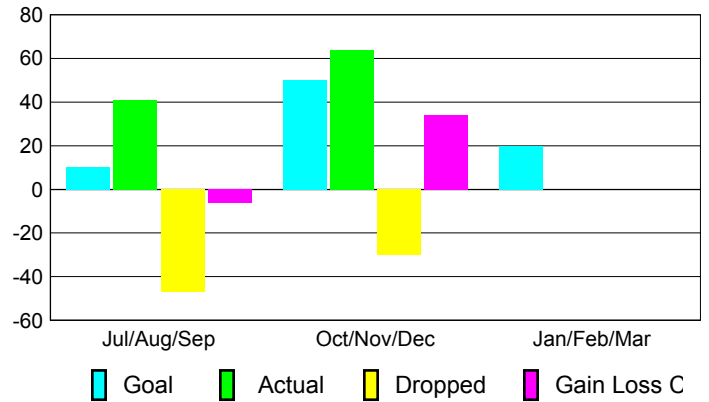

Club Results 2012-2013

Goal, New, Dropped, Gain/Loss

MEMBERSHIP

Membership Results
2012-2013

Membership
2011-2012

Month	Net Memb Goal	Actual New Memb	Actual Dropped Memb	Gain/Loss of Memb	Gain/Loss of Memb
Jul/Aug/Sep	10	41	-47	-6	2
Oct/Nov/Dec	50	64	-30	34	10
Jan/Feb/Mar	20	0	0	0	-1
Totals	80	105	-77	28	11

Membership Results 2012-2013

Goal, New, Dropped, Gain/Loss

Comparison of Club Gain/Loss

Current Year Compared to the Previous Year

Comparison of Membership Gain/Loss

Current Year Compared to the Previous Year